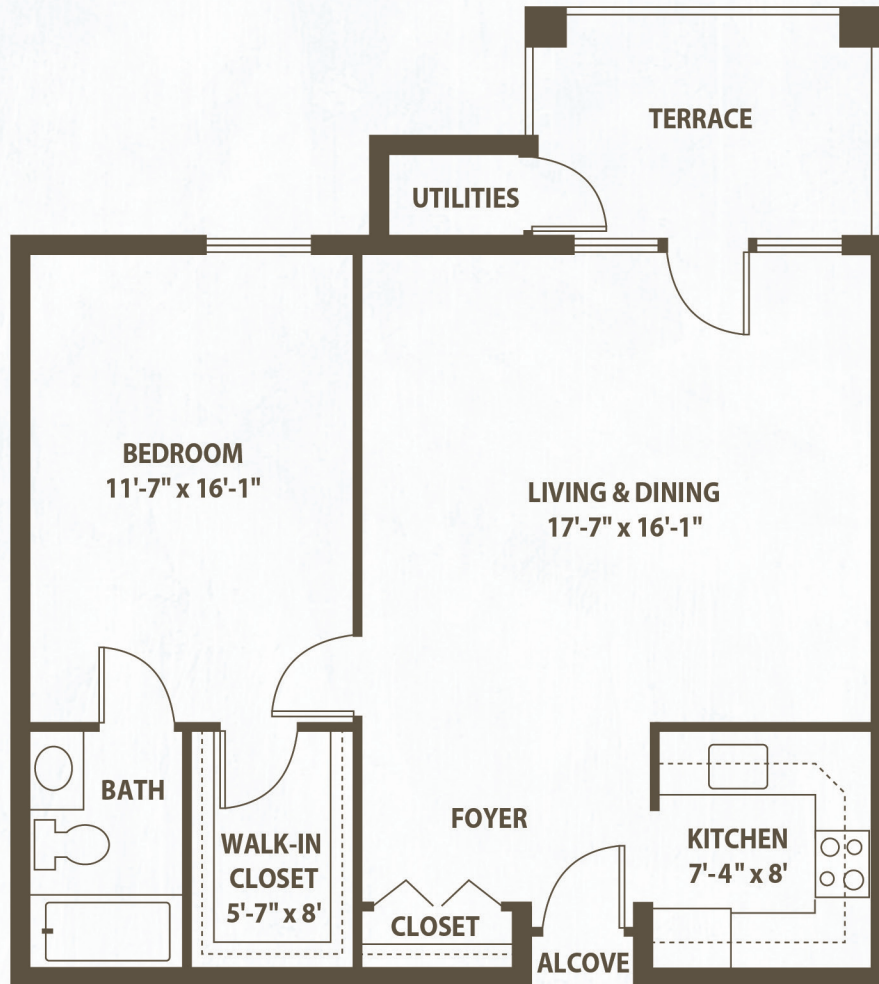

# One Bedroom Deluxe

\*Details and dimensions may vary slightly

30 Bokum Road  
Essex, CT 06426  
860-767-7201  
EssexMeadows.com

Managed by  Life Care Services®